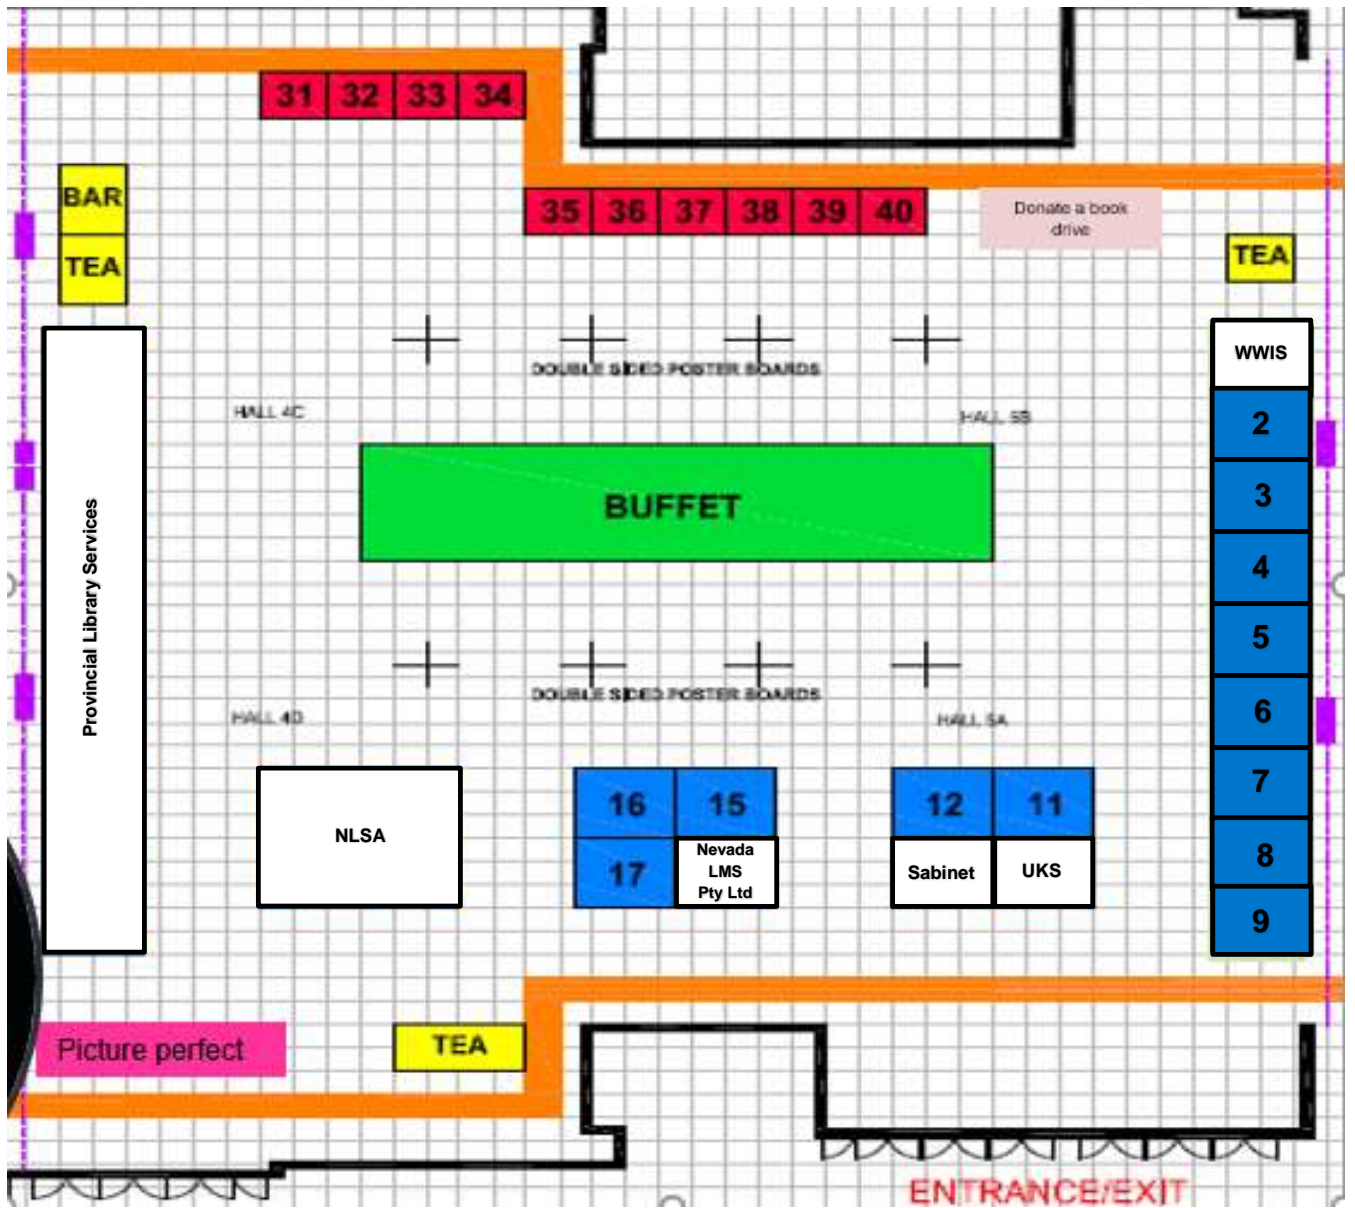

EXHIBITION FLOORPLAN – 2019

3x3m stands 2x2m stands